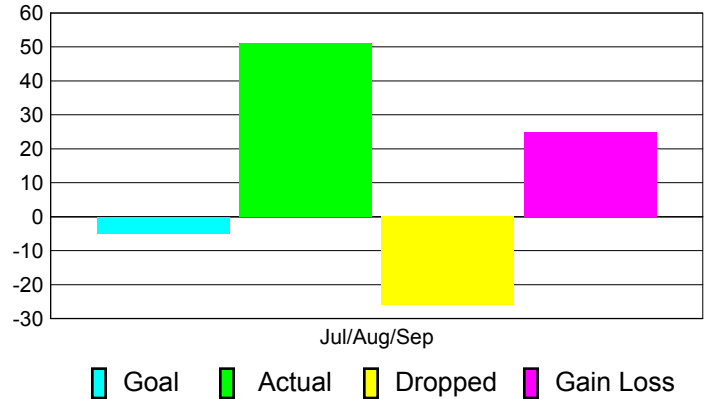

### YTD Status Quo Clubs 2012-2013

Status Quo Clubs Compared to Status Quo Members

## MEMBERSHIP

**Membership Results  
2012-2013**

**Membership  
2011-2012**

Month	Net Memb Goal	Actual New Memb	Actual Dropped Memb	Gain/Loss of Memb	Gain/Loss of Memb
Jul/Aug/Sep	-5	51	-26	25	-9
<b>Totals</b>	<b>-5</b>	<b>51</b>	<b>-26</b>	<b>25</b>	<b>-9</b>

### Membership Results 2012-2013

Goal, New, Dropped, Gain/Loss

### Comparison of Membership Gain/Loss

Current Year Compared to the Previous Year